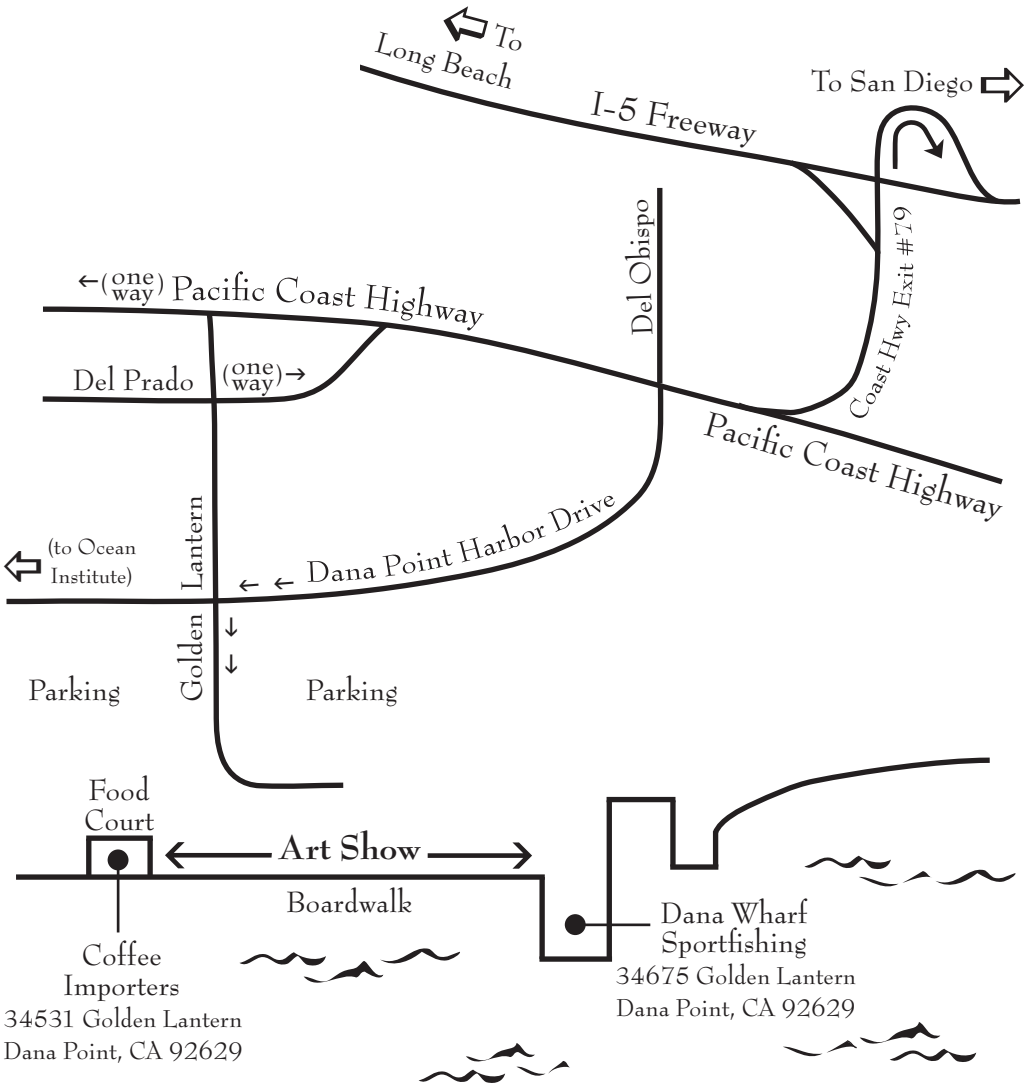

(MAP NOT TO SCALE)

From the North

- 5 Fwy South
- Exit #79 toward PCH
- (L) on Dana Point Harbor Dr
- (L) on Golden Lantern

From the South

- 5 Fwy North
- Exit #79 toward Beach Cities
- (L) on Dana Point Harbor Dr
- (L) on Golden Lantern